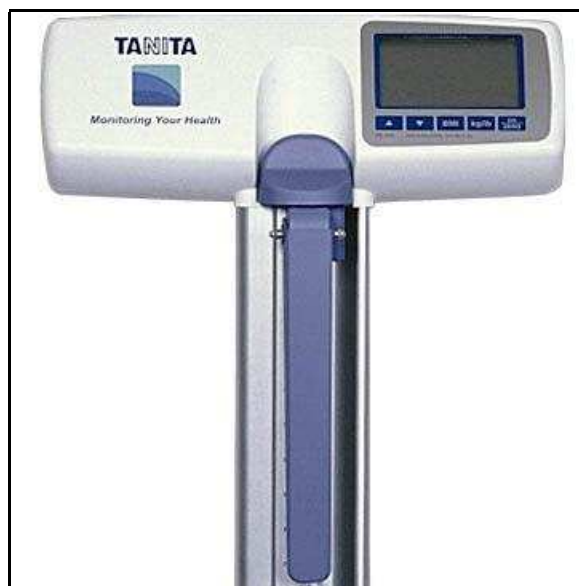

日本“百利達”高級精密體重磅，連高度尺 MODEL WB – 3000

FOR:

- Hospital
- Medical Clinics
- Sport Clubs
- Diet Centers
- Schools

FEATURES (特點):

- 3 in 1 Weighing Scale
- Professional accuracy of 100g
- Mechanical Height Rod
- Automatic BMI Calculate Function
- Low Profile Platform
- Battery or AC Adaptor available
- USB / RS – 232C Connection
- Display Size : 60 x 100 mm 2 Line Display

“TANITA” Digital Electronic Professional Personal Scale

MODEL 型號	CAPACITY 最大秤量	GRADUATION 最小讀數	
WB – 3000	200 Kg / 440 Lb	0.1 Kg / 0.2 Lb	
PLATFORM SIZE 磅台尺寸: 380 x 380 x 50 mm, OVER ALL SIZE: 528 x 380 x 1381 mm			
POWER SUPPLY: “AA” Alkaline Battery x 4 or AC Adaptor (DC 6V 200 mA)			