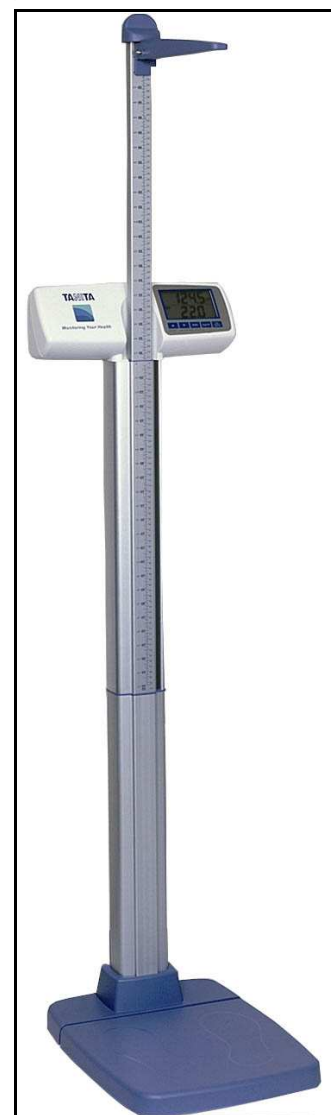

日本“百利達”高級精密體重磅，連高度尺 MODEL WB – 3000

FOR:

- Hospital
- Medical Clinics
- Sport Clubs
- Diet Centers
- Schools

FEATURES (特點):

- 3 in 1 Weighing Scale
- Professional accuracy of 100g
- Mechanical Height Rod
- Automatic BMI Calculate Function
- Low Profile Platform
- Battery or AC Adaptor available
- USB / RS – 232C Connection
- Display Size : 60 x 100 mm 2 Line Display

“TANITA” Digital Electronic Professional Personal Scale

MODEL 型號	CAPACITY 最大秤量	GRADUATION 最小讀數	
WB – 3000	200 Kg / 440 Lb	0.1 Kg / 0.2 Lb	
PLATFORM SIZE 磅台尺寸: 380 x 380 x 50 mm, OVER ALL SIZE: 528 x 380 x 1381 mm			
POWER SUPPLY: “AA” Alkaline Battery x 4 or AC Adaptor (DC 6V 200 mA)			